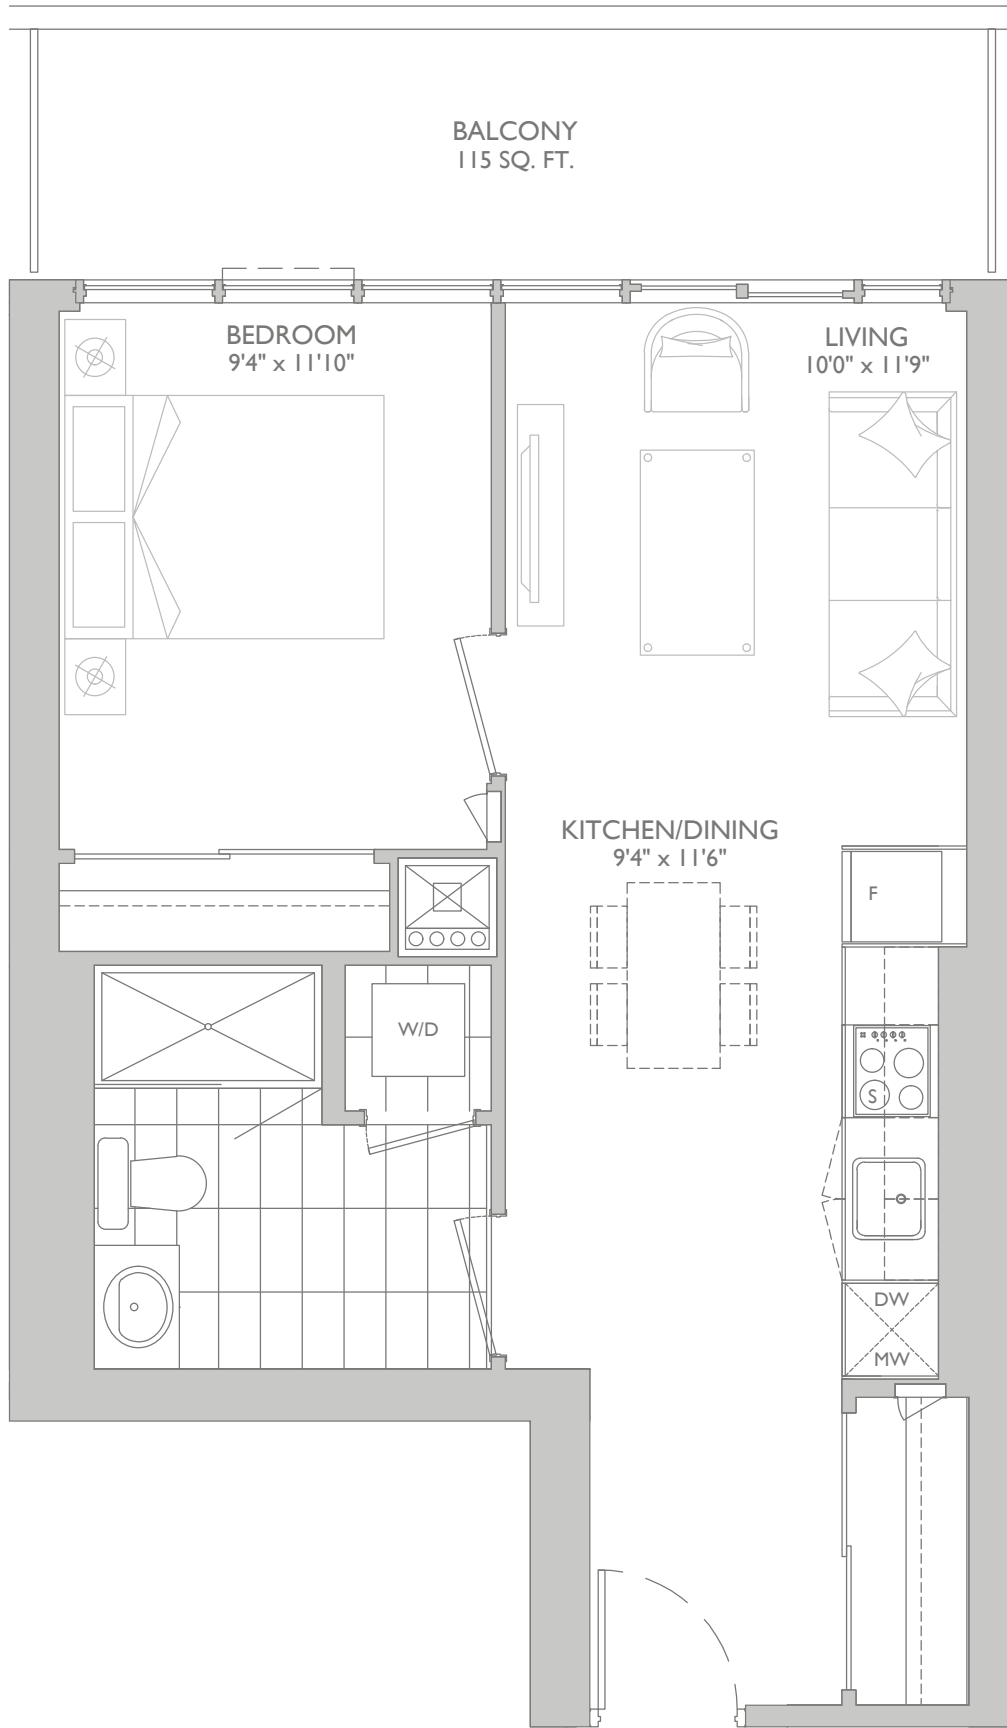

1 BEDROOM

INTERIOR: 575 SQ.FT. | BALCONY: 115 SQ.FT. | TOTAL: 690 SQ.FT.

MODEL: 1G BF

Prices, figures, illustrations, sizes, features and finishes are subject to change without notice. Areas and dimensions are approximate and actual usable floorspace may vary from the stated area. E. & O. E. July 2019

L17-L26